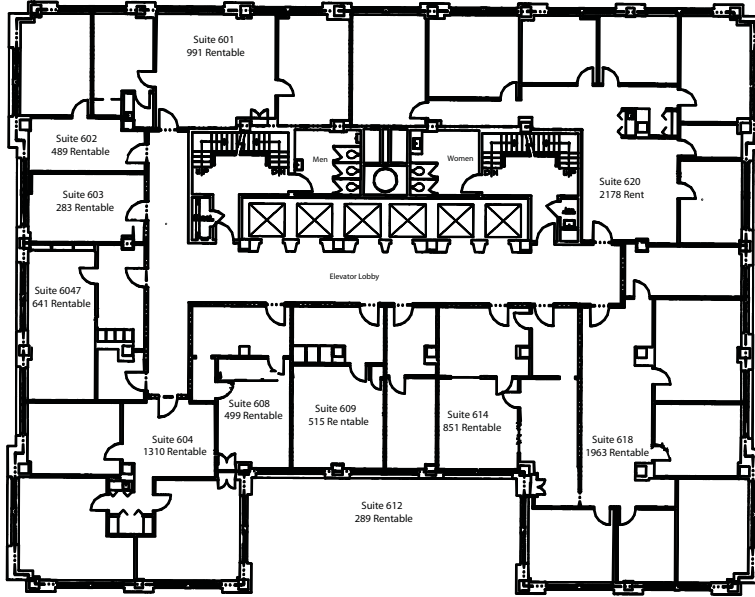

Philtower Building
 427 South Boston Avenue
 Tulsa, Oklahoma

© Philtower/Philtower, Inc. All Rights Reserved. 08/01/08

Fourth Floor Plan
10'-0" = 1" 01/17/02

Philtower Ltd.
 427 South Boston, Suite 915
 Tulsa, Oklahoma 74103
 (918) 934-0331

Philtower Building
 427 South Boston Avenue
 Tulsa, Oklahoma

Fifth Floor Plan
 Suite 10'-1'-0"

Philtower Building
 427 South Boston Avenue
 Tulsa, Oklahoma

Philtower Ltd.
 427 South Boston, Suite 916
 Tulsa, Oklahoma 74103
 (918) 684-0531

Sixth Floor Plan
10/17/07

Philtower Building
427 South Boston Avenue
Tulsa, Oklahoma

Philtower Ltd.
427 South Boston, Suite 916
Tulsa, Oklahoma 74108
(918) 584-0337

Philtower Ltd
 427 South Boston, Suite 915
 Tulsa, Oklahoma 74103
 (918) 584-0031

① Eighth Floor Plan
 10-7-02

Preliminary
 Not for Construction

Philtower Building
 427 South Boston Avenue
 Tulsa, Oklahoma

Ninth Floor Plan
Scale: 1/8" = 1'-0"

Philtower Building
427 South Boston Avenue
Tulsa, Oklahoma