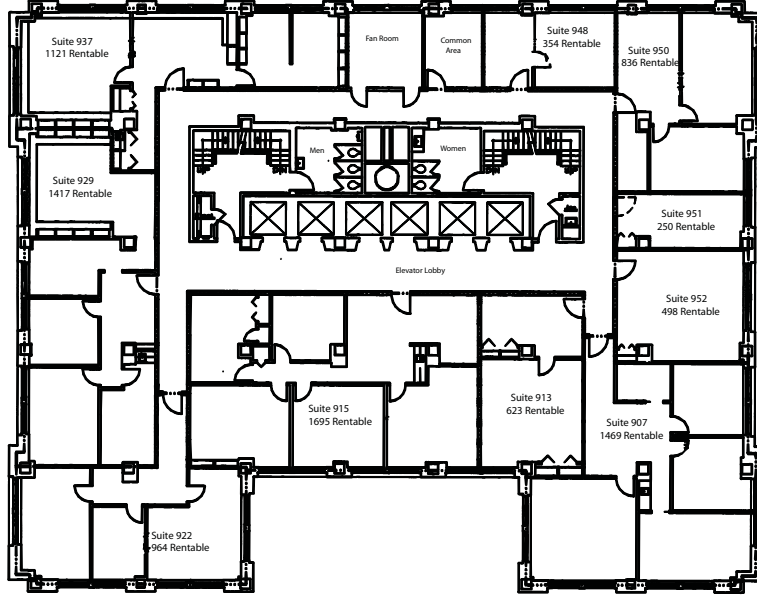

Philtower Building
 427 South Boston Avenue
 Tulsa, Oklahoma

Fifth Floor Plan
 Suite 10'-1'-0"

Philtower Building
 427 South Boston Avenue
 Tulsa, Oklahoma

Philtower Ltd.
 427 South Boston, Suite 916
 Tulsa, Oklahoma 74103
 (918) 684-0531

Sixth Floor Plan
10/17/07

Philtower Building
427 South Boston Avenue
Tulsa, Oklahoma

Philtower Ltd.
427 South Boston, Suite 916
Tulsa, Oklahoma 74108
(918) 584-0337

Philtower Ltd
 427 South Boston, Suite 915
 Tulsa, Oklahoma 74103
 (918) 584-0031

① Eighth Floor Plan
 10-7-02

Preliminary
 Not for Construction

Philtower Building
 427 South Boston Avenue
 Tulsa, Oklahoma

Ninth Floor Plan
Scale: 1/8" = 1'-0"

Philtower Building
427 South Boston Avenue
Tulsa, Oklahoma