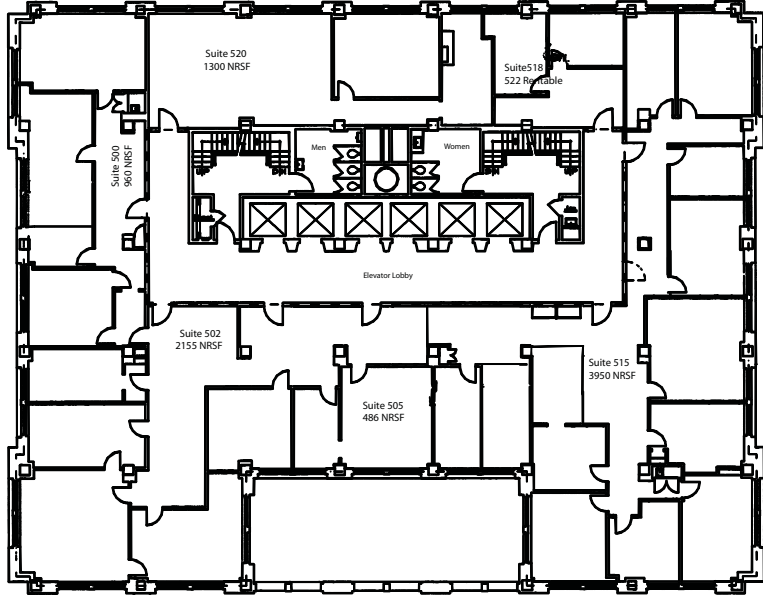

Philtower Building
 427 South Boston Avenue
 Tulsa, Oklahoma

© Philtower/Philtower, Inc. All Rights Reserved. 08/01/08

Fourth Floor Plan
10'-0" = 1" 01/17/02

Philtower Ltd.
 427 South Boston, Suite 915
 Tulsa, Oklahoma 74103
 (918) 934-0331

Philtower Building
 427 South Boston Avenue
 Tulsa, Oklahoma

Fifth Floor Plan
 Suite 10'-1'-0"

Philtower Building
 427 South Boston Avenue
 Tulsa, Oklahoma

Philtower Ltd.
 427 South Boston, Suite 916
 Tulsa, Oklahoma 74103
 (918) 684-0531